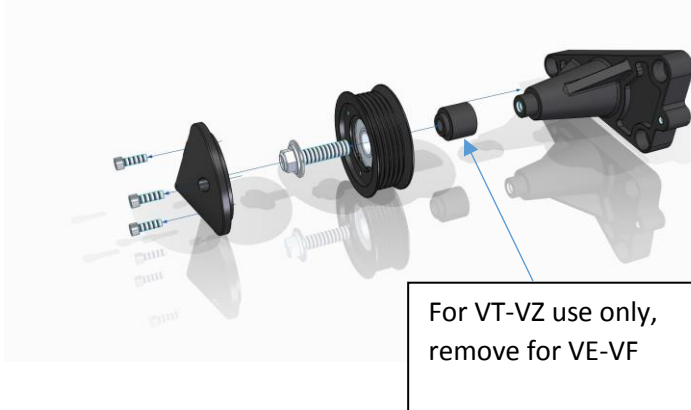

AF64-4367 / AF64-4367BLK LS Power Steering Pump Delete

Designed to work with both VT-VZ (Pontiac GTO) and VE-VF (Pontiac G8 & Chevy SS) belt lines this power steering delete kit replaces the power steering pump on non-power steering vehicles and vehicles with electric steering and/or steering pumps. Use as pictured for VT-VZ belt line, for VE-VF remove the spacer between the pulley and the main body.

www.aeroflowperformance.com

AF64-4367 / AF64-4367BLK LS Power Steering Pump Delete

Designed to work with both VT-VZ (Pontiac GTO) and VE-VF (Pontiac G8 & Chevy SS) belt lines this power steering delete kit replaces the power steering pump on non-power steering vehicles and vehicles with electric steering and/or steering pumps. Use as pictured for VT-VZ belt line, for VE-VF remove the spacer between the pulley and the main body.