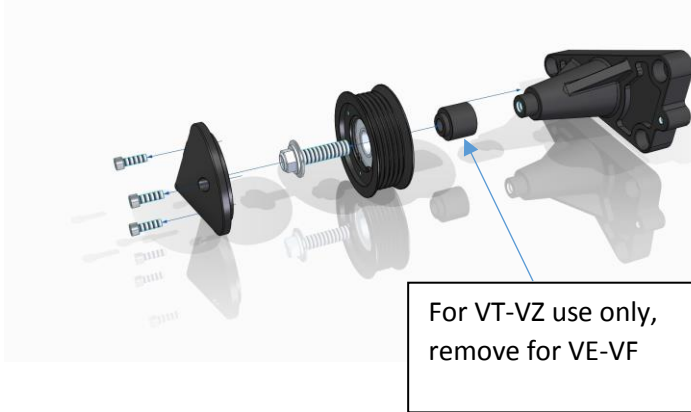

AF64-4367 / AF64-4367BLK LS Power Steering Pump Delete

Designed to work with both VT-VZ (Pontiac GTO) and VE-VF (Pontiac G8 & Chevy SS) belt lines this power steering delete kit replaces the power steering pump on non-power steering vehicles and vehicles with electric steering and/or steering pumps. Use as pictured for VT-VZ belt line, for VE-VF remove the spacer between the pulley and the main body.

www.aeroflowperformance.com

AF64-4367 / AF64-4367BLK LS Power Steering Pump Delete

Designed to work with both VT-VZ (Pontiac GTO) and VE-VF (Pontiac G8 & Chevy SS) belt lines this power steering delete kit replaces the power steering pump on non-power steering vehicles and vehicles with electric steering and/or steering pumps. Use as pictured for VT-VZ belt line, for VE-VF remove the spacer between the pulley and the main body.